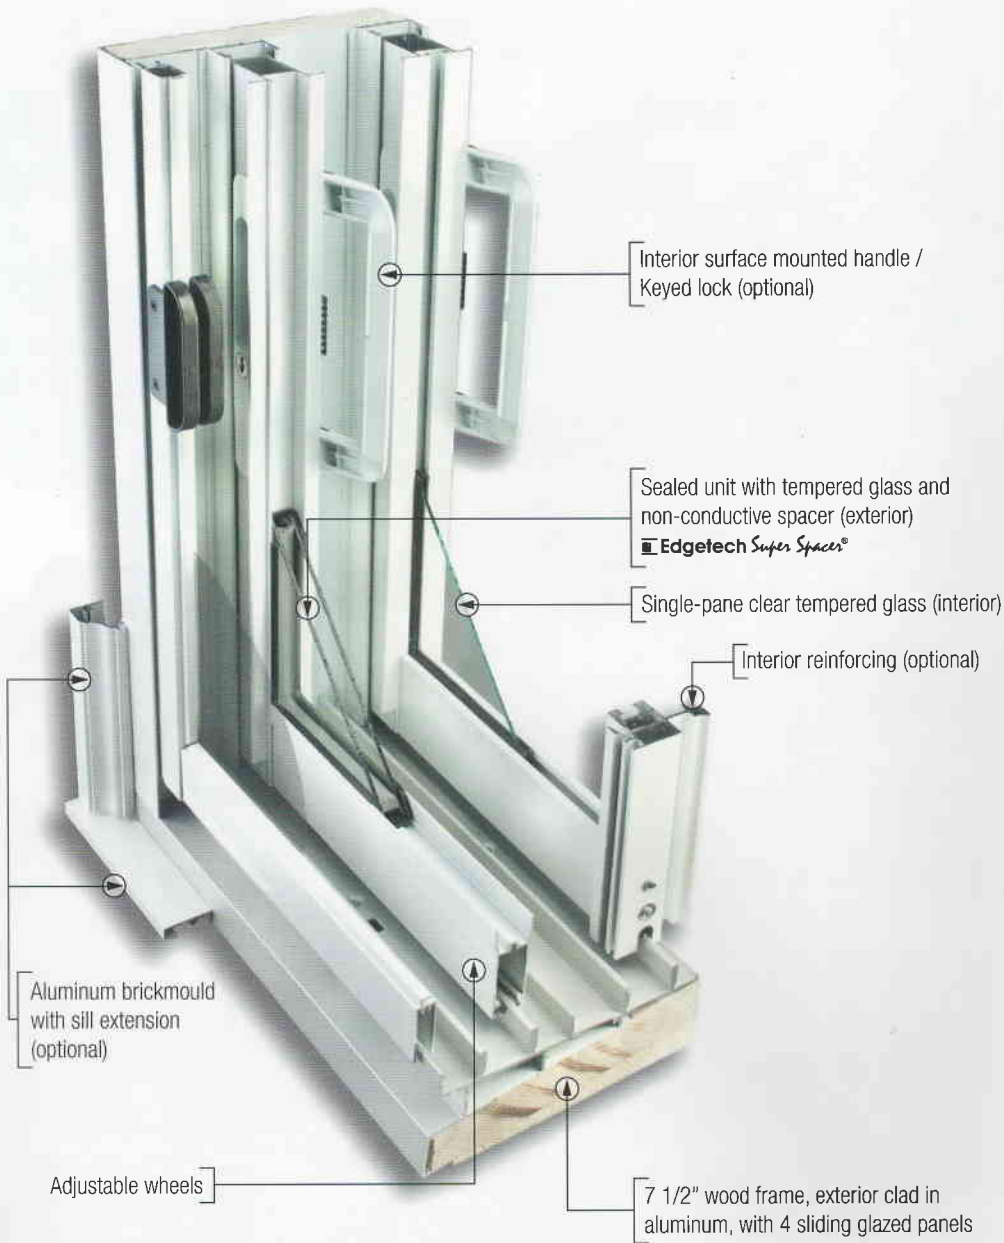

NOVATECH®

700 SERIES | ALL ALUMINUM  
FROM PATIO DOOR TO ENTRANCE DOOR

Novatech

2

CHOICE OF OPENINGS AND SIZES \*Exterior view

X= OPENING PANEL  
O= FIXED PANEL

5'	6'	8'	9'	12'																			
<table border="1"> <tr><td>O</td><td>X</td></tr> <tr><td>X</td><td>O</td></tr> </table>	O	X	X	O	<table border="1"> <tr><td>O</td><td>X</td></tr> <tr><td>X</td><td>O</td></tr> </table>	O	X	X	O	<table border="1"> <tr><td>O</td><td>X</td></tr> <tr><td>X</td><td>O</td></tr> </table>	O	X	X	O	<table border="1"> <tr><td>X</td><td>O</td><td>X</td></tr> </table>	X	O	X	<table border="1"> <tr><td>O</td><td>X</td><td>X</td><td>O</td></tr> </table>	O	X	X	O
O	X																						
X	O																						
O	X																						
X	O																						
O	X																						
X	O																						
X	O	X																					
O	X	X	O																				
59 3/8" x 83 1/4"	71 7/16" x 83 1/4"	95 7/16" x 83 1/4"	104 3/16" x 83 1/4"	140 3/8" x 83 1/4"																			

4

CHOICE OF OPENINGS AND SIZES \*Exterior view

X= OPENING PANEL  
 O= FIXED PANEL

5'	6'	8'	9'	10' & 12'																			
<table border="1"> <tr><td>O</td><td>X</td></tr> <tr><td>X</td><td>O</td></tr> </table>	O	X	X	O	<table border="1"> <tr><td>O</td><td>X</td></tr> <tr><td>X</td><td>O</td></tr> </table>	O	X	X	O	<table border="1"> <tr><td>O</td><td>X</td></tr> <tr><td>X</td><td>O</td></tr> </table>	O	X	X	O	<table border="1"> <tr><td>X</td><td>O</td><td>X</td></tr> </table>	X	O	X	<table border="1"> <tr><td>O</td><td>X</td><td>X</td><td>O</td></tr> </table>	O	X	X	O
O	X																						
X	O																						
O	X																						
X	O																						
O	X																						
X	O																						
X	O	X																					
O	X	X	O																				
58" x 81 5/8"	70" x 81 5/8"	94" x 81 5/8"	102 7/8" x 81 5/8"	139" x 81 5/8"																			