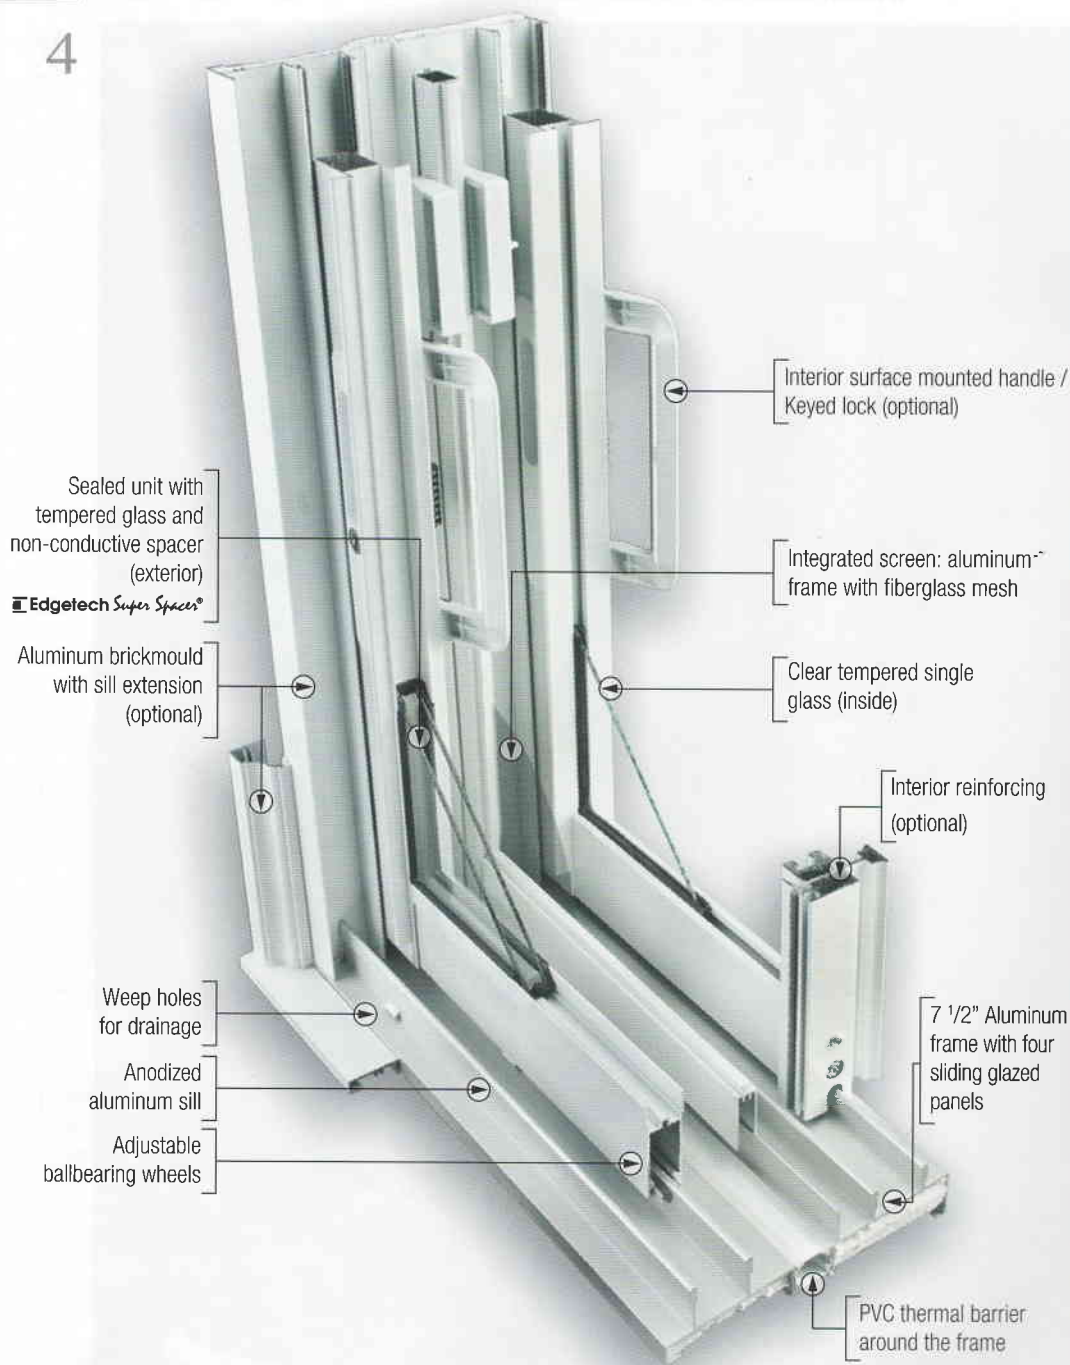

NOVATECH®

700 SERIES | ALL ALUMINUM  
FROM PATIO DOOR TO ENTRANCE DOOR

Novatech

2

CHOICE OF OPENINGS AND SIZES \*Exterior view

X= OPENING PANEL  
O= FIXED PANEL

5'	6'	8'	9'	12'																			
<table border="1"> <tr><td>O</td><td>X</td></tr> <tr><td>X</td><td>O</td></tr> </table>	O	X	X	O	<table border="1"> <tr><td>O</td><td>X</td></tr> <tr><td>X</td><td>O</td></tr> </table>	O	X	X	O	<table border="1"> <tr><td>O</td><td>X</td></tr> <tr><td>X</td><td>O</td></tr> </table>	O	X	X	O	<table border="1"> <tr><td>X</td><td>O</td><td>X</td></tr> </table>	X	O	X	<table border="1"> <tr><td>O</td><td>X</td><td>X</td><td>O</td></tr> </table>	O	X	X	O
O	X																						
X	O																						
O	X																						
X	O																						
O	X																						
X	O																						
X	O	X																					
O	X	X	O																				
59 3/8" x 83 1/4"	71 7/16" x 83 1/4"	95 7/16" x 83 1/4"	104 3/16" x 83 1/4"	140 3/8" x 83 1/4"																			

4

CHOICE OF OPENINGS AND SIZES \*Exterior view

X= OPENING PANEL  
 O= FIXED PANEL

5'	6'	8'	9'	10' & 12'																			
<table border="1"> <tr><td>O</td><td>X</td></tr> <tr><td>X</td><td>O</td></tr> </table>	O	X	X	O	<table border="1"> <tr><td>O</td><td>X</td></tr> <tr><td>X</td><td>O</td></tr> </table>	O	X	X	O	<table border="1"> <tr><td>O</td><td>X</td></tr> <tr><td>X</td><td>O</td></tr> </table>	O	X	X	O	<table border="1"> <tr><td>X</td><td>O</td><td>X</td></tr> </table>	X	O	X	<table border="1"> <tr><td>O</td><td>X</td><td>X</td><td>O</td></tr> </table>	O	X	X	O
O	X																						
X	O																						
O	X																						
X	O																						
O	X																						
X	O																						
X	O	X																					
O	X	X	O																				
58" x 81 5/8"	70" x 81 5/8"	94" x 81 5/8"	102 7/8" x 81 5/8"	139" x 81 5/8"																			